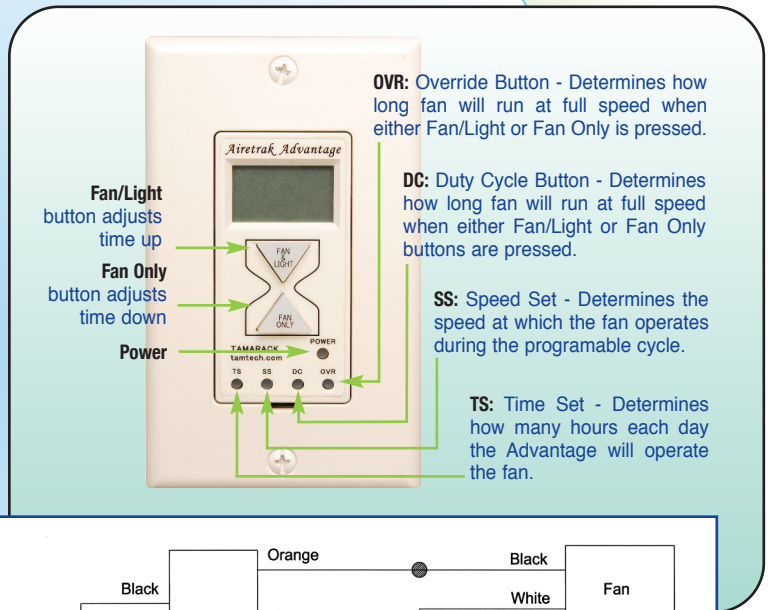

320 Main Street • Buzzards Bay, Ma 02532
508-759-4660 / 800-222-5932 / Fax 508-759-6001