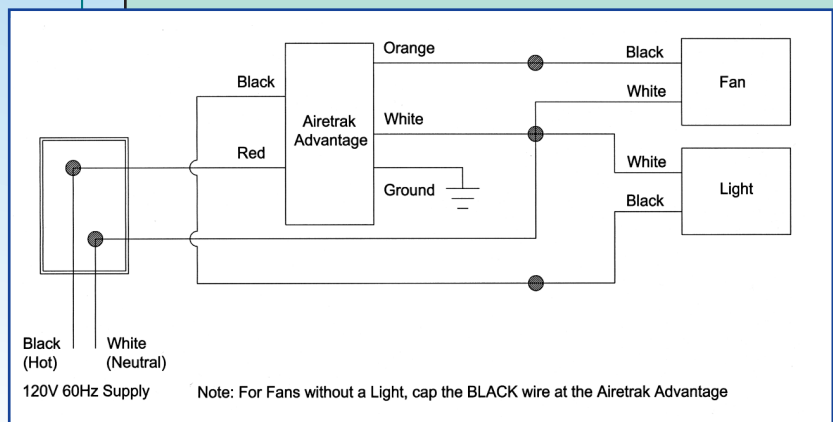

320 Main Street • Buzzards Bay, Ma 02532
508-759-4660 / 800-222-5932 / Fax 508-759-6001